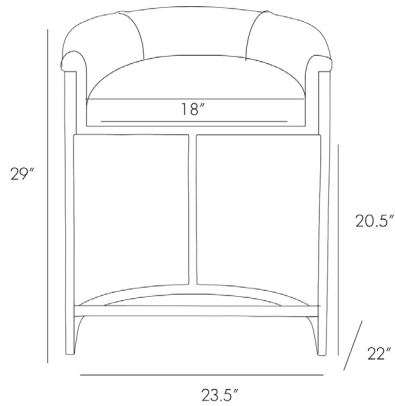

## CALVIN COUNTER STOOL

2821

H: 29 IN, W: 23.5 IN, D: 22 IN

Dove Leather, Polished Nickel

Contract Recommendations: Adding a lacquer coating provides additional pro-

A new version of our ever-popular Calvin barstools. We dropped the back and arm height so it could easily slide under the counter to provide more room when not in use. The top grain dove-colored leather in combination with polished nickel frame work beautifully together.

### DIMENSIONS

Arm	H: 6 IN, W: 3.5 IN, D: 22 IN
Foot Print	W: 23.5 IN, D: 22 IN
Yardage To Reupholster	4
Seat	W: 18 IN, D: 18 IN
Seat Height	25 IN
Seat Cushion Thickness	3.5 IN
Seat	W: 18 IN, D: 18 IN

### SHIPPING

Product Weight	22.5 LBS
Gross Weight 1	41.5 LBS
Shipping Box 1	H: 34 IN, L: 25 IN, W: 25 IN